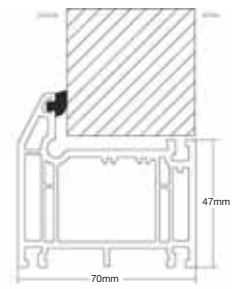

Standard UPVC

THUMB TURN CYLINDER

The thumb turn cylinder option is available across our entire range and is available with all of our locking systems. Available in nickel or gold.

NOTE: Thumb turn type may vary slightly in appearance subject to availability.