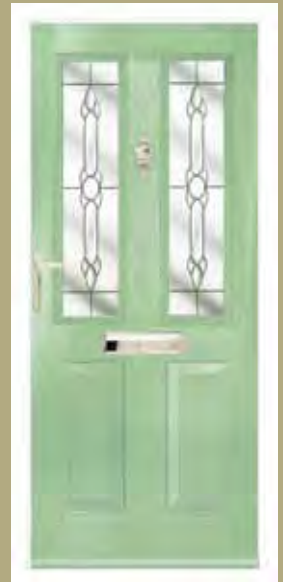

LUDLOW

Probably our most popular style of door, a style to complement almost any property.

This door can achieve a U-value of 1.3 w/m²k

Ludlow 2 CFT 2.2 Black Frame

Ludlow 2 Prairie

Ludlow 2 CSB 4.2B

Ludlow 2 CTL 31.2G