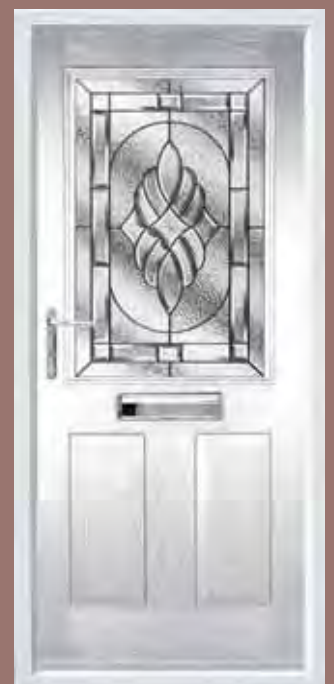

Beeston Elegance