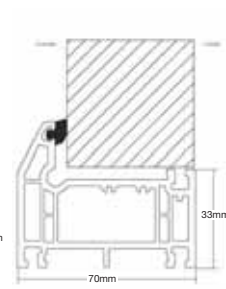

HANDLES

A large range of premium quality handles to complement our doors. Available with a choice of a standard lever or one of the three exclusive options across the whole range of finishes.

TRADITIONAL IRONMONGERY

We have a range of stunning traditional hardware including knockers handles and letterplates, that add a real touch of class.

THRESHOLDS

To allow for every circumstance we offer the largest range of door thresholds. All of our Stormguard aluminium thresholds are Part 'M' compliant within the latest Building Regulations for easy access.

Low UPVC

THUMB TURN CYLINDER

The thumb turn cylinder option is available across our entire range and is available with all of our locking systems. Available in nickel or gold.

NOTE: Thumb turn type may vary slightly in appearance subject to availability.

SECURITY DOOR GUARD

Secured by Design

Official Police Security Initiative