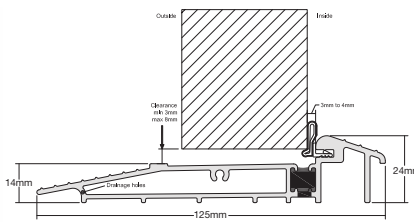

AM5EX (Mobility Threshold)