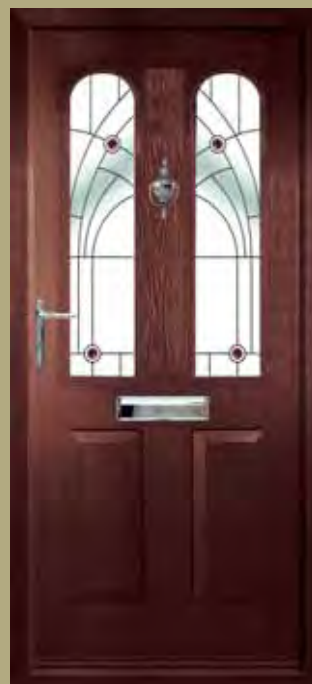

Our Avantis Secure by Design Multi-Point Lock.

NOTTINGHAM

A unique door with real appeal for traditional properties with arched features.

This door can achieve a U-value of 1.3 w/m²k

Nottingham 2 CTL 3.2

Nottingham 2 Royale