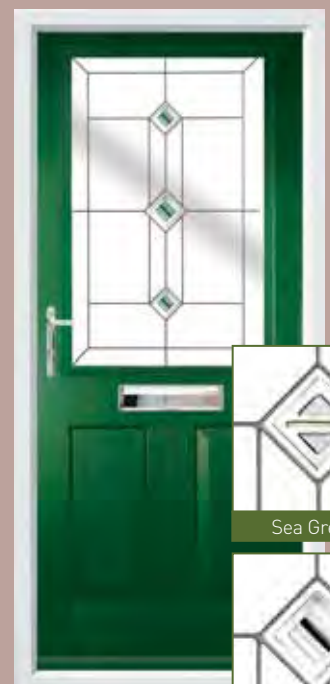

Sea Green

Butterscotch

Beeston 1
Trio Square Green