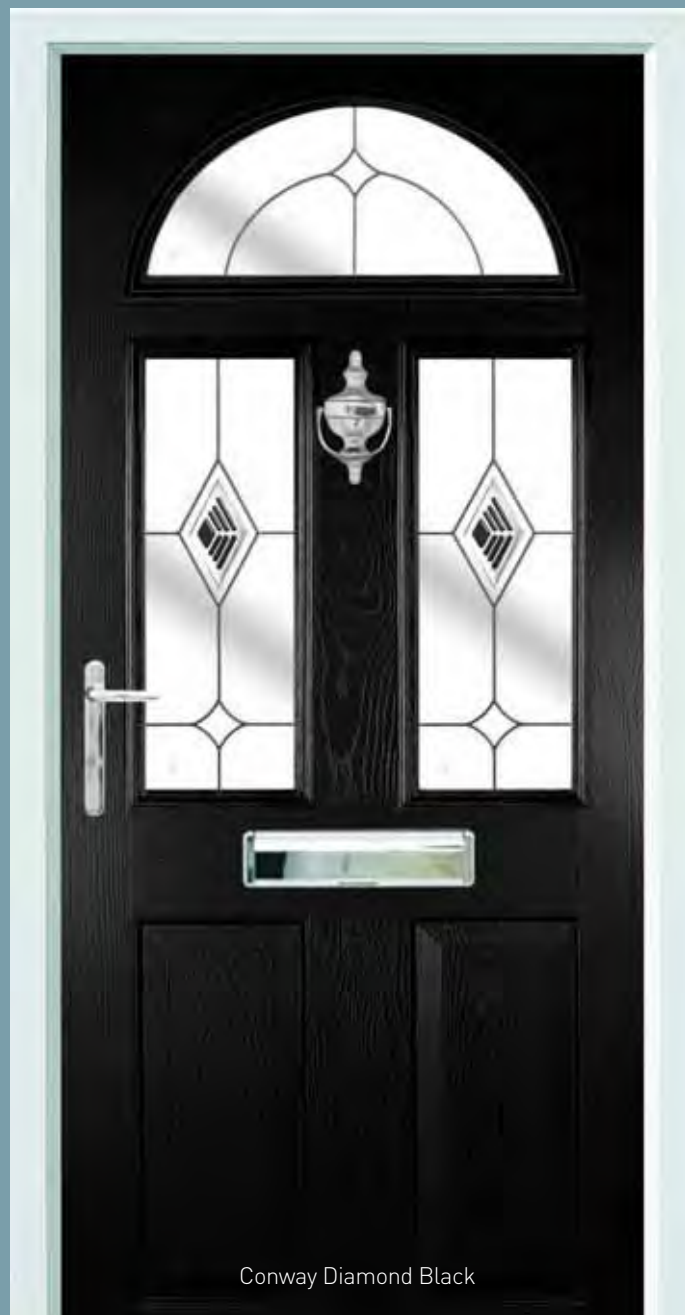

CONWAY

Sympathetically styled to complement most properties, from period to modern.

This door can achieve a U-value of 1.2 w/m²k