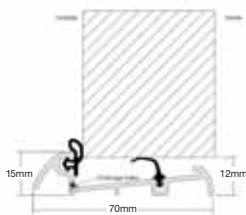

Slimline (available in gold or silver)