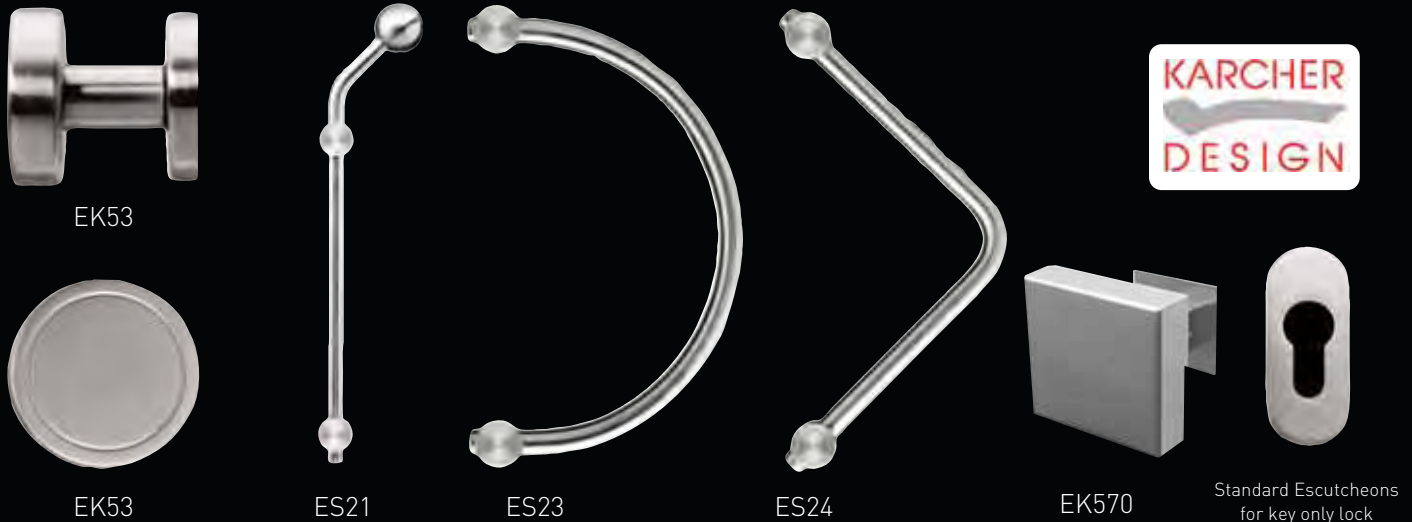

Italia
COLLECTION

Standard lever operated lock handle options

Pad Handle

Brushed Aluminium

Black Chrome

Designer handle range for our Key only operated multi point lock

1800mm

800mm

400mm

ES3

(Available in 3 sizes)

Designer handle range for our key only operated multi point lock

EK53

EK53

ES21

ES23

ES24

EK570

Standard Escutcheons for key only lock

With all of our designer handles, the inside of the door will be fitted with the EK53 pull unless a back to back option is chosen at an additional cost

Pilkington Texture Glass Warwick™