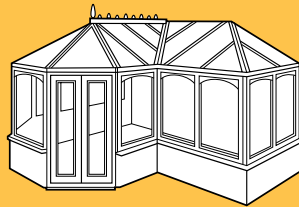

Make a statement with a conservatory that gives an air of affordable luxury that you can enjoy all year round.

Choose from a 'T' shaped Edwardian or a 'P' shaped Victorian conservatory with a multi-faceted end. Our Edwardian design – rectangular or square in shape with no gable end - has a timeless elegance that complements all house styles, whether traditional or contemporary.

### The Victorian

A minimum of 5 angular sides with a 3 or 5 facet roof is available in a variety of sizes and finishes to suit your home.

### The Lean-to

Square or rectangular, with the classic pitched roof system.

Ask for further information on the roof glazing options available.