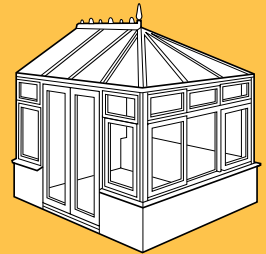

The Edwardian

Normally square or rectangular available in a variety of sizes and finishes to complement your home.